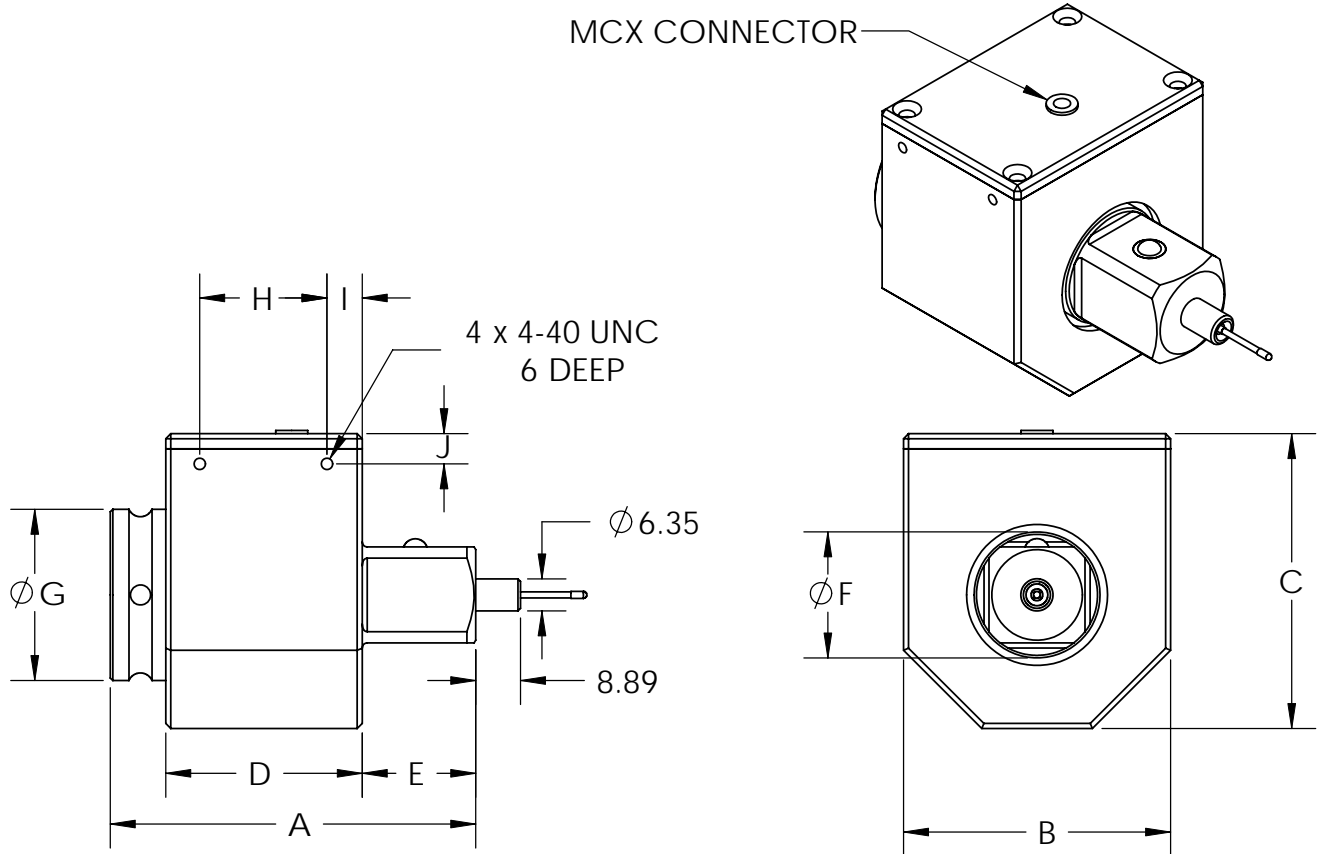

SQUARE DRIVE ROTARY ULTRASONIC PICKUP

CONNECTOR: MCX
PROBE TRAVEL LENGTH: 12mm

PART #	DRIVE	A	B	C	D	E	F	G	H	I	J	MAX TORQUE (Nm)
U50	1/2"	68.5	43	49	41.6	17.1	20	24	27.6	7	8	320
U75	3/4"	72.5	53	58.5	39	22.5	25	34	25.3	7	6	1000
U100	1"	85.6	64	68	40	28.5	35	43	25	8	8	2000

OPTIONAL EXTENSION

PROBE TRAVEL LENGTH: 12mm