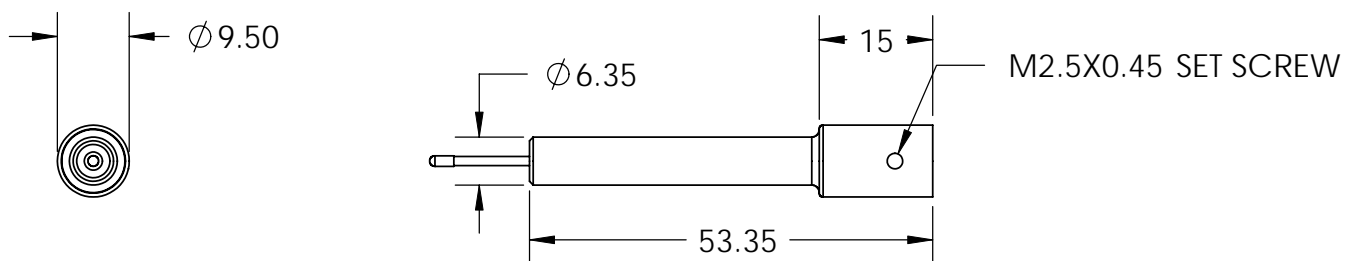

SQUARE DRIVE ROTARY ULTRASONIC PICKUP

CONNECTOR: MCX
PROBE TRAVEL LENGTH: 12mm

PART #	DRIVE	A	B	C	D	E	F	G	H	I	J	MAX TORQUE (Nm)
U50	1/2"	68.5	43	49	41.6	17.1	20	24	27.6	7	8	320
U75	3/4"	72.5	53	58.5	39	22.5	25	34	25.3	7	6	1000
U100	1"	85.6	64	68	40	28.5	35	43	25	8	8	2000

OPTIONAL EXTENSION

PROBE TRAVEL LENGTH: 12mm